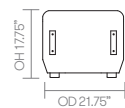

Ships Fully Assembled

Available in limited upholstery options, please contact the Internal Sales Support Department for more details.

Fabric Grade	C.O.M.		C.O.L.									A	B	
	1	2	3	4	5	6	7	8	9	10	11			
HAB100 • 47.25" bench no connectors	1,509 3 yds	1,558	1,610	1,676	1,744	1,810	1,876	2,008	2,275	2,541	2,807	-	-	
HAB100M • 47.25" bench connectors both ends	1,551 2.5 yds	1,599	1,652	1,718	1,785	1,851	1,917	2,050	2,316	2,582	2,849	-	-	
HAB100E • Connectors one end only	1,530 2.5 yds	1,577	1,631	1,696	1,764	1,830	1,896	2,028	2,295	2,561	2,828	-	-	
HAB200 • 59" bench no connectors	1,653 3 yds	1,706	1,763	1,836	1,909	1,983	2,056	2,201	2,495	2,787	3,081	-	-	
HAB200M • 59" bench connectors both ends	1,692 2.75 yds	1,745	1,802	1,876	1,949	2,022	2,095	2,240	2,534	2,828	3,120	-	-	
HAB200E • Connectors one end only	1,671 2.75 yds	1,723	1,781	1,855	1,927	2,000	2,074	2,219	2,513	2,805	3,099	-	-	
HAB300 • 71" bench no connectors	2,123 4 yds	2,184	2,253	2,340	2,426	2,512	2,599	2,771	3,118	3,464	3,810	-	-	
HAB300M • 71" bench connectors both ends	2,163 3 yds	2,225	2,294	2,381	2,467	2,554	2,639	2,812	3,159	3,505	3,850	-	-	
HAB300E • Connectors one end only	2,141 3 yds	2,202	2,272	2,358	2,444	2,532	2,617	2,779	3,136	3,482	3,828	-	-	

A, B = Leather

All prices listed in US $

COM = Customers own Material (yds)

COL = Customers own Leather (sq ft.)

dimensions – OH - Overall Height OD - Overall Depth OW - Overall Width AH - Arm Height SH - Seat Height SW - Seat Width SD - Seat Depth