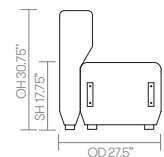

Configuration plan is required when linking option is selected.

*Ships Fully Assembled*

Available in limited upholstery options, please contact the Internal Sales Support Department for more details.

Fabric Grade	C.O.M.		C.O.L.								A	B		
	1	2	3	4	5	6	7	8	9	10			11	
<b>HAB100B</b> • 47.25" bench with bulwark, no connectors 5 yds	2,533	2,625	2,729	2,858	2,988	3,116	3,248	3,506	4,026	4,545	5,062	-	-	
<b>HAB100BM</b> • 47.25" bench with bulwark, connectors both ends 4.65 yds	2,619	2,711	2,815	2,944	3,074	3,202	3,334	3,592	4,112	4,631	5,148	-	-	
<b>HAB100BELH</b> • Left hand connectors 4.65 yds	2,575	2,667	2,772	2,901	3,031	3,158	3,290	3,549	4,068	4,587	5,105	-	-	
<b>HAB100BERH</b> • Right hand connectors														
<b>HAB200B</b> • 59" bench with bulwark, no connectors 6.5 yds	3,028	3,136	3,259	3,412	3,565	3,718	3,871	4,176	4,790	5,401	6,013	-	-	
<b>HAB200BM</b> • 59" bench with bulwark, connectors both ends 6.5 yds	3,114	3,222	3,345	3,498	3,651	3,804	3,958	4,262	4,876	5,487	6,099	-	-	
<b>HAB200BELH</b> • Left hand connectors 6.5 yds	3,071	3,179	3,302	3,454	3,608	3,760	3,914	4,219	4,831	5,443	6,055	-	-	
<b>HAB200BERH</b> • Right hand connectors														
<b>HAB300B</b> • 71" bench with bulwark, no connectors 7.5 yds	3,846	3,972	4,116	4,294	4,476	4,654	4,833	5,194	5,912	6,630	7,348	-	-	
<b>HAB300BM</b> • 71" bench with bulwark, connectors both ends 7.5 yds	3,841	3,969	4,113	4,291	4,471	4,649	4,828	5,190	5,907	6,627	7,344	-	-	
<b>HAB300BELH</b> • Left hand connectors 7.5 yds	3,874	4,002	4,146	4,324	4,504	4,683	4,862	5,222	5,940	6,658	7,377	-	-	
<b>HAB300BERH</b> • Right hand connectors														

## dimensions – OH - Overall Height OD - Overall Depth OW - Overall Width AH - Arm Height SH - Seat Height SW - Seat Width SD - Seat Depth