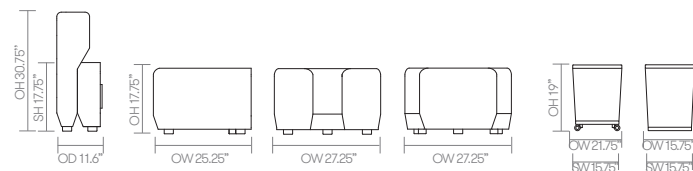

dimensions – OH - Overall Height OD - Overall Depth OW - Overall Width AH - Arm Height SH - Seat Height SW - Seat Width SD - Seat Depth

Fabric Grade	C.O.M.		C.O.L.								A	B		
	1	2	3	4	5	6	7	8	9	10			11	
HABB100W • 47.25" bulwark with 90° bench adapter attached 3.45 yds	1,892	1,958	2,032	2,126	2,218	2,311	2,404	2,591	2,963	3,336	3,709	-	-	
HABB200W • 59" bulwark with 90° bench adapter attached 4 yds	2,048	2,126	2,213	2,323	2,433	2,543	2,652	2,873	3,311	3,749	4,189	-	-	
HABB300W • 71" bulwark with 90° bench adapter attached 4.75 yds	2,392	2,482	2,586	2,716	2,846	2,975	3,106	3,365	3,884	4,402	4,921	-	-	
HAB2WC90 • 90° two way corner unit 2 yds	1,132	1,172	1,218	1,274	1,332	1,389	1,443	1,558	1,783	2,009	2,236	-	-	
HAB3WC90 • 90° three way corner unit 2 yds	1,331	1,371	1,417	1,473	1,531	1,588	1,643	1,757	1,984	2,209	2,435	-	-	
HAB3WC60 • 60° three way corner unit 2 yds	1,175	1,216	1,262	1,318	1,375	1,432	1,487	1,601	1,828	2,053	2,278	-	-	
HAB2WC45 • 45° two way corner unit 2 yds	1,132	1,172	1,218	1,274	1,332	1,389	1,443	1,558	1,783	2,009	2,236	-	-	
HAS040L • Static low stool 1.75 yds	874	897	924	957	990	1,024	1,058	1,124	1,257	1,389	1,523	1,124	1,389	
HAS040LC • Mobile low stool 1.75 yds	1,004	1,027	1,054	1,088	1,120	1,154	1,188	1,254	1,387	1,519	1,653	1,254	1,519	

A, B = Leather

All prices listed in US $

COM = Customers own Material (yds)

COL = Customers own Leather (sq ft.)