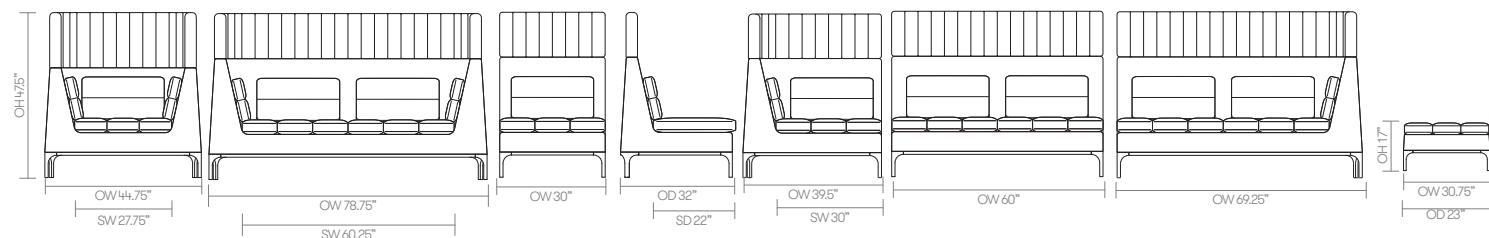

standard & optional features

	HA102HR	HA202HR	HAM100HR	HAM101 HRLH	HAM101 HRRH	HAM200HR	HAM201 HRLH	HAM201 HRRH	HAO104
	Single Seat Armchair	Two Seat Sofa	Single Seat Unit	Single Seat Left Hand Corner Unit	Single Seat Right Hand Corner Unit	Two Seat Unit	Two Seat Left Hand Corner Unit	Two Seat Right Hand Corner Unit	Ottoman
Weight	126lbs	171lbs	66lbs	92lbs	92lbs	106lbs	146lbs	146lbs	37lbs
Molded foam construction	●	●	●	●	●	●	●	●	●
Webbed seat support	●	●	●	●	●	●	●	●	●
Fully upholstered	●	●	●	●	●	●	●	●	●
Aluminum frame finished in Black Textured powder coat	●	●	●	●	●	●	●	●	●
Headrest	●	●	●	●	●	●	●	●	●
Plastic glides	●	●	●	●	●	●	●	●	●
Optional features:									
Under frame power unit (2 x powered USB and 1 x outlet)	+ $500	+ $500	+ $500	+ $500	+ $500	+ $500	+ $500	+ $500	-
HALD, seat linking device	-	-	+ $80	+ $80	+ $80	+ $80	+ $80	+ $80	-
Two-tone upholstery (use the price of the highest grade of the fabrics selected)	+ $100	+ $150	+ $100	+ $100	+ $100	+ $150	+ $150	+ $150	+ $50

* [Click here to see available Seating Metal Finishes](#)

Available in limited upholstery options, please contact the [Internal Sales Support Department](#) for more details.

Ships Fully Assembled

dimensions – OH - Overall Height OD - Overall Depth OW - Overall Width AH - Arm Height SH - Seat Height SW - Seat Width SD - Seat Depth