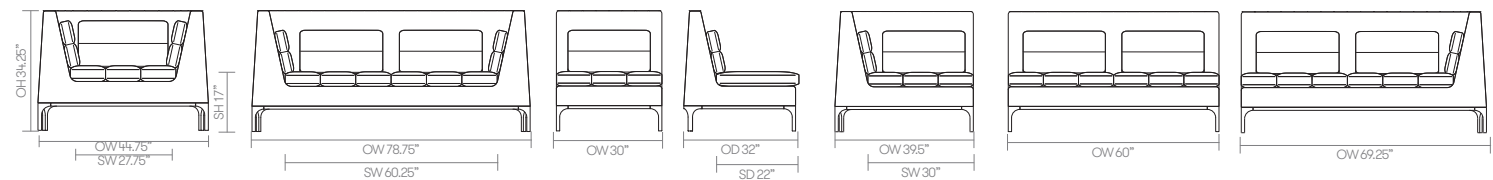

* [Click here to see available Seating Metal Finishes](#)

Available in limited upholstery options, please contact [the Internal Sales Support Department](#) for more details.

Ships Fully Assembled

Fabric Grade	C.O.M.		C.O.L.								A	B		
	1	2	3	4	5	6	7	8	9	10				11
HA102 • Single seat armchair	4,042 8.75 yds	4,189	4,355 181.5 sq ft	4,565	4,776	4,985	5,194	5,612	6,451	7,290	8,127	-	7,290	
HA202 • Two seat sofa	5,478 14.5 yds	5,737	6,033 291.5 sq ft	6,403	6,770	7,140	7,509	8,248	9,724	11,202	12,679	-	11,202	
HAM100 • Single seat unit 30"	2,730 6.25 yds	2,827	2,935 104.5sq ft.	3,072	3,208	3,345	3,480	3,753	4,299	4,845	5,390	-	4,845	
HAM101LH • Single seat left hand corner unit														
HAM101RH • Single seat right hand corner unit	3,169 7.75 yds	3,321	3,494 148.5 sq ft	3,710	3,925	4,142	4,358	4,791	5,655	6,519	7,385	-	6,519	
HAM200 • Two seat unit 60"	4,491 11.25 yds	4,660	4,851 214.5 sq ft	5,091	5,331	5,570	5,809	6,290	7,246	8,204	9,162	-	8,204	
HAM201LH • Two seat left hand corner unit														
HAM201RH • Two seat right hand corner unit	5,147 12.25 yds	5,361	5,606 233 sq ft	5,912	6,218	6,524	6,830	7,442	8,665	9,890	11,113	-	9,890	

A, B = Leather

All prices listed in US \$

COM = Customers own Material (yds)

COL = Customers own Leather (sq ft.)

dimensions – OH - Overall Height OD - Overall Depth OW - Overall Width AH - Arm Height SH - Seat Height SW - Seat Width SD - Seat Depth