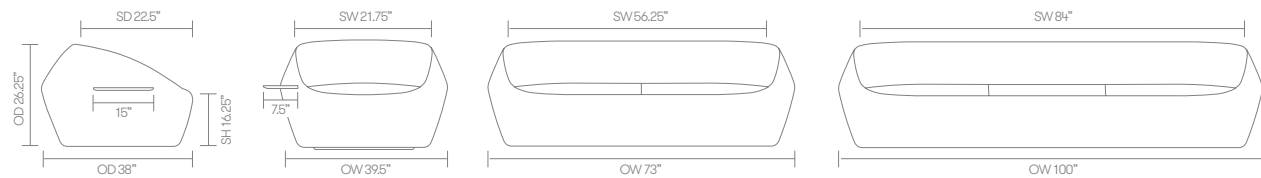

standard & optional features

- Standard feature
- Not available

	JNX01 Lounge Chair	JNX02 Two Seat Sofa	JNX03 Three Seat Sofa
Weight	60lbs	122lbs	181lbs
Wood carcass construction	●	●	●
Dual density back foam	●	●	●
Spring seat foam	●	●	●
Fully upholstered	●	●	●
Plastic glides	●	●	●
Optional features:			
Plastic glides available with felt	+ \$25	+ \$25	+ \$25
Swivel base	+ \$260	-	-
Solid ash side shelf with a clear finish (RH)	+ \$295	-	-
Ash side shelf can be stained or color washed	+ \$40	-	-
Two-tone upholstery (use the price of the highest grade of the fabrics selected)	+ \$100	+ \$150	+ \$200

* [Click here to see available Table Wood Finishes](#)

Ships Fully Assembled

Jinx is not suitable for upholstery in coated fabric or leather

Fabric Grade	C.O.M.		C.O.L.									A	B	
	1	2	3	4	5	6	7	8	9	10	11			
JNX01 • Lounge chair	3,031 4.75 yds	3,122	3,227	3,355	3,485	3,614	3,744	4,003	4,519	5,039	5,556	-	-	
JNX02 • 2 seat sofa	4,661 6.5 yds	4,784	4,923	5,099	5,274	5,451	5,623	5,972	6,672	7,373	8,073	-	-	
JNX03 • 3 seat sofa	6,203 8.25 yds	6,359	6,538	6,764	6,986	7,209	7,435	7,883	8,778	9,674	10,563	-	-	

A, B = Leather

All prices listed in US \$

C.O.M. = Customers own Material (yds)

C.O.L. = Customers own Leather (sq ft.)

dimensions – OH - Overall Height OD - Overall Depth OW - Overall Width AH - Arm Height SH - Seat Height SW - Seat Width SD - Seat Depth