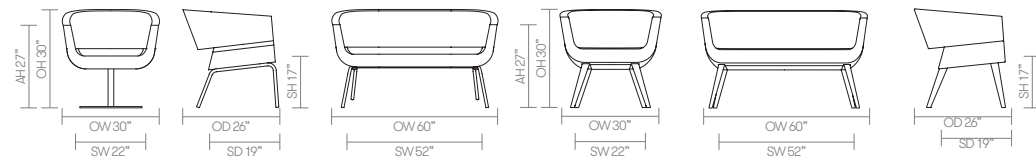

standard & optional features

- Standard feature
- Not available

	A820 Chair Pedestal Swivel Base	A821 Chair Tubular Frame	A822 Sofa Tubular Frame	A825 Chair Wood Frame	A826 Sofa Wood Frame
Weight	68lbs	36lbs	65lbs	36lbs	65lbs
Molded foam construction	●	●	●	●	●
Fully upholstered	●	●	●	●	●
Tubular steel frame finished in Silver M04 powder coat	□	●	●	□	□
Steel swivel pedestal base finished in Polished Chrome	●	□	□	□	□
Solid beech legs with a clear finish	□	□	□	●	●
Plastic glides	□	□	□	●	●
Plastic self leveling glides	□	●	●	□	□

* [Click here to see available Seating Metal Finishes](#)

* [Click here to see available Seating Wood Finishes](#)

Ships Fully Assembled

Fabric Grade	C.O.M.		C.O.L.									A	B	
	1	2	3	4	5	6	7	8	9	10	11			
A820 • Chair • Pedestal swivel base	3,531 5 yds	3,602	3,689 110 sq ft.	3,778	3,876	3,976	4,075	4,272	4,668	5,062	5,457	4,272	5,062	
A821 • Chair • Tubular frame	2,596 5 yds	2,667	2,745 110 sq ft.	2,844	2,941	3,042	3,140	3,337	3,733	4,127	4,523	3,337	4,127	
A822 • Sofa • Tubular frame	4,847 8.25 yds	4,971	5,111 181.5 sq ft.	5,284	5,459	5,636	5,809	6,157	6,856	7,554	8,253	6,157	7,554	
A825 • Chair • Wood frame	2,778 5 yds	2,849	2,927 110 sq ft.	3,026	3,124	3,224	3,323	3,520	3,916	4,309	4,705	3,520	4,309	
A826 • Sofa • Wood Frame	4,993 8.25 yds	5,116	5,255 181.5 sq ft.	5,430	5,604	5,780	5,954	6,303	7,002	7,699	8,398	6,303	7,699	

A, B = Leather

All prices listed in US \$

COM = Customers own Material (yds)

COL = Customers own Leather (sq ft)

dimensions – OH - Overall Height OD - Overall Depth OW - Overall Width AH - Arm Height SH - Seat Height SW - Seat Width SD - Seat Depth