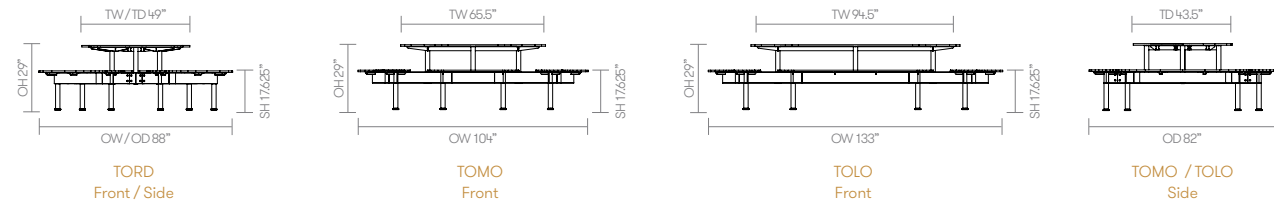

* [Click here to see available Edge Details](#)

* [Click here to see finishes](#)

		TK	SCL	
TORD • Round Outdoor Table • 6 People		17,900	21,175	
TOMO • Mid Oblong Outdoor Table • 8 People		19,330	22,455	
TOLO • Large Oblong Outdoor Table • 12 People		20,760	23,735	

TK = Teak

SCL = Solid Core Laminate

All prices listed in US \$

dimensions – OH - Overall Height OD - Overall Depth OW - Overall Width AH - Arm Height SH - Seat Height SW - Seat Width SD - Seat Depth

Metal Finishes