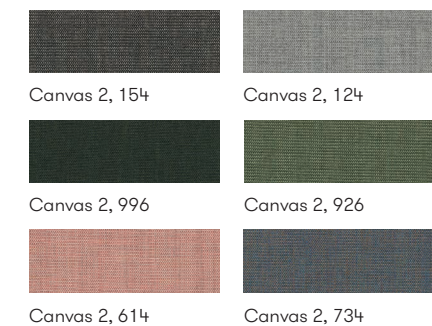

Seat Pad Fabrics