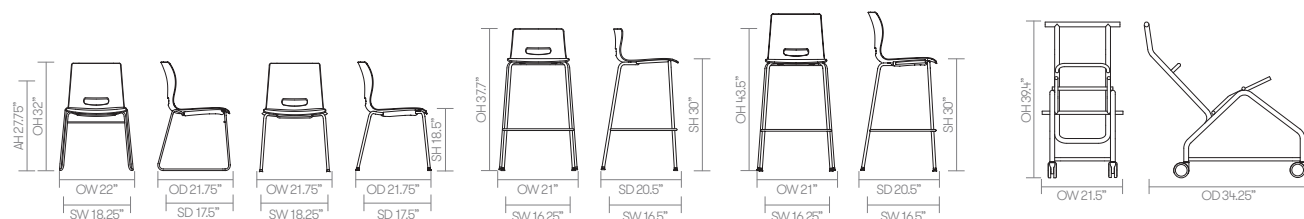

standard & optional features

- Standard feature
- Not available

	CS1 Side Chair Skid Base	CS2 Side Chair 4 Leg Frame	CS5BS High Stool Low Back 4 Leg Frame	CS9BS High Stool Low Back Skid Base	CS7BS High Stool High Back 4 Leg Frame	CSTROLLEY Stacking Trolley
Weight	16lbs	13lbs	16lbs	21lbs	22lbs	□
Stacks (on trolley)	21 high	18 high	□	□	□	□
Plastic shell - Colors: Back to Black, Slate Gray, White as Snow, or Blue Skies	●	●	●	●	●	□
Wire frame finished in Polished Chrome	●	□	□	●	□	□
Tubular steel frame finished in Polished Chrome	□	●	●	□	●	□
Plastic glides	●	□	□	●	□	□
Stainless steel self-leveling glides	□	●	●	□	●	□
Optional features:						
Plastic glides available with felt	+ $25	-	-	+ $25	-	-
Stainless steel self-leveling glides with felt	-	+ $30	+ $30	-	+ $30	-
Detachable writing tablet (Specify LH or RH) - Chair does not stack when attached	+ $280	-	-	-	-	-
Counter height stool option, seat height 24.5" (add CH to product code)	-	-	+ $0	-	+ $0	-

- [Click here to see Textile Finishes & COM Requirements](#)
- [Click here to see Casper Plastic & Metal Finishes](#)
- [Click here to see available Seating Metal Finishes](#)

Ships Fully Assembled

dimensions – OH - Overall Height OD - Overall Depth OW - Overall Width AH - Arm Height SH - Seat Height SW - Seat Width SD - Seat Depth