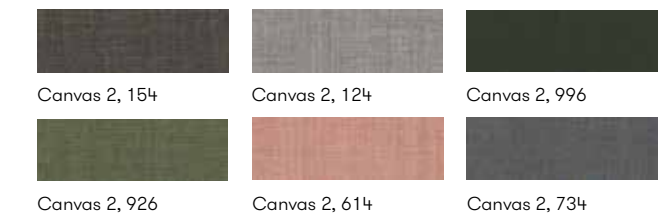

Maximum Order Quantity: 50

Finishes

Frame and Shell Finishes

For larger finishes see page 47.

KIN602U1

High back stool, 4 leg frame, upholstered seat pad

List Price:

\$789.00

Seat Pad Fabrics

11

Kin Stools

Family

KIN502
Low back stool, 4 leg frame

List Price:
\$553.00

Dimensions:
SH: 29.25"
SW: 16.25"
SD: 14"
OH: 34.75"
OW: 17.5"
OD: 18"

Features:
- Tubular steel frame finished to match shell color
- Footrest protector
- Plastic glides