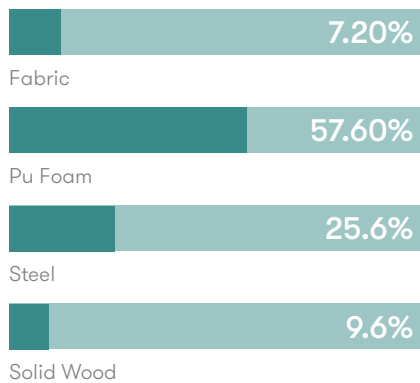

Plastic glides with felt

Counter height stool option, seat height 24.5" (add CH to product code)*

Environmental Performance

Material Content

Components are constructed of the following

Recycled Content

Contains up to 16.50% of Recycled Material

Recyclability

The range is 100% recyclable

100%

Finish Options

Tubular steel footrest available in Polished Chrome

Solid Ash legs are available clear lacquered, color washed or stained in a range of colors from the standard Allermuir collection