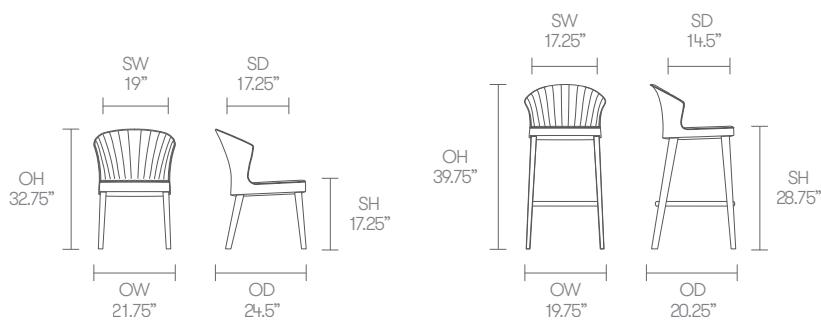

Plastic glides with felt

Counter height stool option, seat height 24.5" (add CH to product code)*

Environmental Performance

Material Content

Components are constructed of the following

Recycled Content

Contains up to 16.50% of Recycled Material