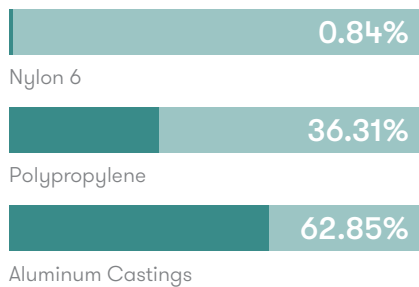

Environmental Performance

Material Content

Components are constructed of the following

Recycled Content

Contains up to 63.00% of Recycled Material

Recyclability

The range is 99% recyclable

99%