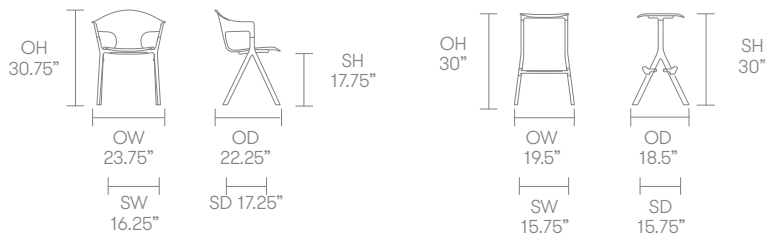

Standard Features

- (* - Selected models only)
- Stacks up to 4 high*
- Plastic shell*
- Plastic seat*
- Upholstered seat pad*
- Cast Aluminum frame
- Integral Plastic footrest protectors*
- Stacking buffers*
- Plastic glides

Optional Features

- Plastic glides with felt

Performance Standards

- BS EN 16139:2013-Level 1
- ANSI/BIFMA X5.1:2011

Dimensions

N.B. Add 0.75" for upholstered seat option